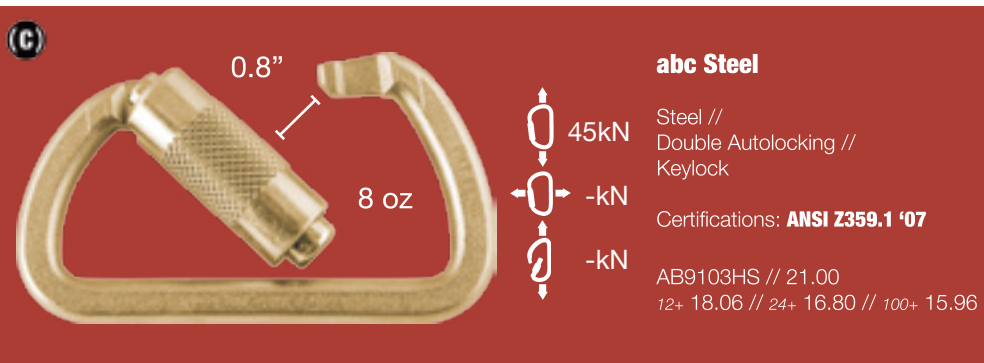

Stubai

Steel // Screw Gate // Claw
 Certifications: CE, EN, UIAA
 STD85 // 26.00
 12+ 22.36 // 24+ 20.80 // 100+ 19.76

SMC Lite

Aluminum // Screw Gate // Pin & Notch
 SM18501 // 17.00
 12+ 14.62 // 24+ 13.60 // 100+ 12.92

Shapes

Certifications

Society for Professional Rope Access Technicians (SPRAT): Safe Practices for Rope Access Work recommends carabiners have a minimum strength of 22kN (5,000 lbs).

In the absence of more applicable rope access standards, **ANSI Z359.1** is a standard related to fall protection that OSHA often uses. If you are not using **ANSI Z359.1** compliant carabiners, be prepared to justify that choice to OSHA inspectors.