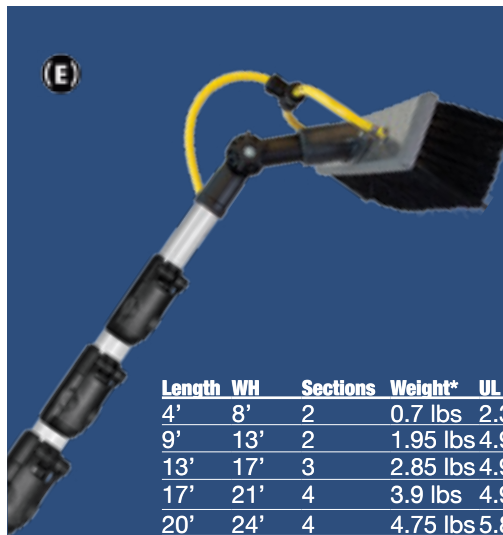

Exel Composite Poles

Xtel Glass Fiber Poles

The most popular pole in the world. Light weight, stiff, and durable. Easy to use clamp design. Exel uses advance Pull-Winding technology.

Length	WH	Sections	Weight*	UL	Tubing Included	Code	Price	WaterFed®	6+	12+
4'	8'	2	0.7 lbs	2.3'	14'	4000-2-04-08GF	130.00	127.40	117.00	104.00
9'	13'	2	1.95 lbs	4.9'	18'	4000-2-09-13GF	140.00	137.20	126.00	112.00
13'	17'	3	2.85 lbs	4.9'	22'	4000-3-13-17GF	200.00	196.00	180.00	160.00
17'	21'	4	3.9 lbs	4.9'	26'	4000-4-17-21GF	220.00	215.60	198.00	176.00
20'	24'	4	4.75 lbs	5.8'	29'	4000-4-20-24GF	250.00	245.00	225.00	200.00
24'	28'	5	5.9 lbs	5.8'	33'	4000-5-24-28GF	275.00	269.50	242.00	220.00
28'	32'	6	7.1 lbs	5.8'	37'	4000-6-28-32GF	325.00	318.50	286.00	260.00
31'	35'	7	8.45 lbs	5.9'	40'	4000-7-31-35GF	375.00	367.50	330.00	300.00

WH = Working Height - Takes into account your height. UL = Unextended Length
*Weight does not include brush, gooseneck, or tubing.