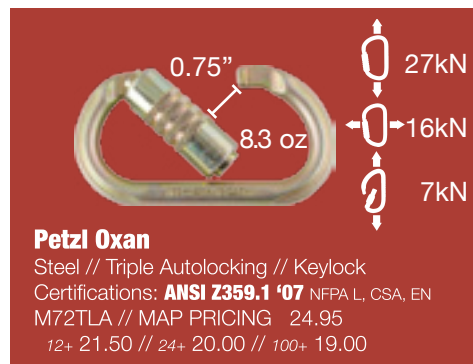

SMC XL

Galvanized Steel // Screw Gate // Pin & Notch
Certifications: NFPA G
SM20003N // 40.00
12+ 34.40 // 24+ 32.00 // 100+ 30.40

Kong

Steel // Screw Gate // Keylock
Certifications: NFPA G, EN
KNG411 // 21.00
12+ 18.06 // 24+ 16.80 // 100+ 15.96

Stubai Oval

Steel // Screw Gate // Claw
Certifications: CE 0123, EN 362:14/B, UIAA
STD82 // 26.00
12+ 22.36 // 24+ 20.80 // 100+ 19.76

All About Carabiners

Latch Types

Locking Systems

Screw Gate

AutoLocking

SMC Screw

Galvanized Steel // Screw Gate // Pin & Notch
Certifications: NFPA G
SM21001N // 34.00
12+ 29.24 // 24+ 27.20 // 100+ 25.84

Stubai

Steel // Screw Gate // Claw
Certifications: CE, EN, UIAA
STD85 // 26.00
12+ 22.36 // 24+ 20.80 // 100+ 19.76

SMC Lite

Aluminum // Screw Gate // Pin & Notch
SM18501 // 17.00
12+ 14.62 // 24+ 13.60 // 100+ 12.92

Shapes

Certifications

Society for Professional Rope Access Technicians (SPRAT): Safe Practices for Rope Access Work recommends carabiners have a minimum strength of 22kN (5,000 lbs).

In the absence of more applicable rope access standards, **ANSI Z359.1** is a standard related to fall protection that OSHA often uses. If you are not using **ANSI Z359.1** compliant carabiners, be prepared to justify that choice to OSHA inspectors.