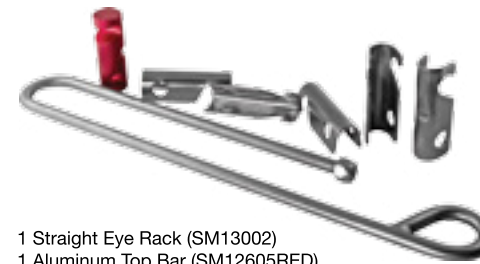

- 1 Straight Eye Rack (SM13002)
- 1 Aluminum Top Bar (SM12605RED)
- 1 Stainless Steel w/ Groove (SM12501)
- 4 Stainless Steel Bar (SM12500)

Complete Rack

SM13008 // 120.00 // 6+ 103.20 // 12+ 96.00

7/8" Red Top Bar

Aluminum // w/ Groove

SM12605RED
10.50
12+ 9.03 // 24+ 8.40

7/8" Top Bar

Steel // w/ Groove
SM11000 // 53.00
12+ 45.58 // 24+ 42.40

1" Tie-Off Bar

Steel // w/ Tie-Off bar

SM12301
33.00
12+ 28.38 // 24+ 26.40

7/8" Blue Brake Bar

Aluminum // w/ Groove
SM12401BLUE // 10.50
12+ 9.03 // 24+ 8.40

3/4" Brake Bar

Steel // w/ Angled Slot

SM12500
11.50
12+ 9.89 // 24+ 9.20

3/4" Brake Bar

Steel // w/ Groove
SM12501 // 11.50
12+ 9.89 // 24+ 9.20

7/8" Brake Bar

Aluminum // w/ Angled Slot

SM12201
9.00
12+ 7.74 // 24+ 7.20

1" Steel Bar

Angled Slot

SM12010
17.00
12+ 14.62 // 24+ 13.60