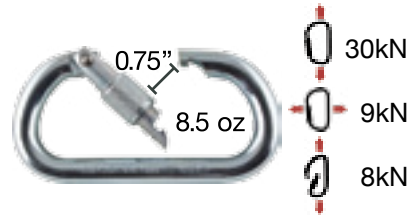

SMC XL

Galvanized Steel // Screw Gate // Pin & Notch
Certifications: NFPA G
SM20003N // 40.00
12+ 34.40 // 24+ 32.00 // 100+ 30.40

Kong

Steel // Screw Gate // Keylock
Certifications: NFPA G, EN
KNG411 // 21.00
12+ 18.06 // 24+ 16.80 // 100+ 15.96

Stubai Oval

Steel // Screw Gate // Claw
Certifications: CE 0123, EN 362:14/B, UIAA
STD82 // 26.00
12+ 22.36 // 24+ 20.80 // 100+ 19.76

All About Carabiners

Latch Types

Locking Systems

Screw Gate

AutoLocking

SMC Screw

Galvanized Steel // Screw Gate // Pin & Notch
Certifications: NFPA G
SM21001N // 34.00
12+ 29.24 // 24+ 27.20 // 100+ 25.84

Stubai

Steel // Screw Gate // Claw
Certifications: CE, EN, UIAA
STD85 // 26.00
12+ 22.36 // 24+ 20.80 // 100+ 19.76

SMC Lite

Aluminum // Screw Gate // Pin & Notch
SM18501 // 17.00
12+ 14.62 // 24+ 13.60 // 100+ 12.92

Shapes

Certifications

Society for Professional Rope Access Technicians (SPRAT): Safe Practices for Rope Access Work recommends carabiners have a minimum strength of 22kN (5,000 lbs).

In the absence of more applicable rope access standards, **ANSI Z359.1** is a standard related to fall protection that OSHA often uses. If you are not using **ANSI Z359.1** compliant carabiners, be prepared to justify that choice to OSHA inspectors.