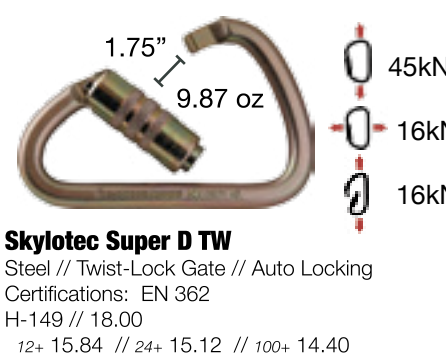

Shapes

Certifications

Society for Professional Rope Access Technicians (SPRAT): Safe Practices for Rope Access Work recommends carabiners have a minimum strength of 22kN (5,000 lbs).

In the absence of more applicable rope access standards, **ANSI Z359.1** is a standard related to fall protection that OSHA often uses. If you are not using **ANSI Z359.1** compliant carabiners, be prepared to justify that choice to OSHA inspectors.