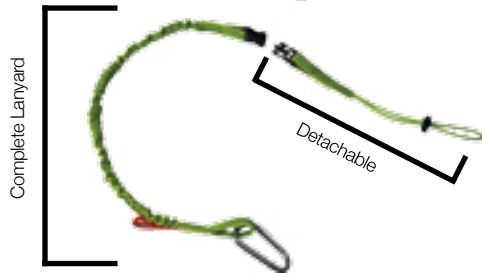

Connect one end to your tool and the other to your tool belt, harness or chair.

Tool Bungee
BUN01
15.00 // 12+ 12.90 // 24+ 12.00 // 50+ 11.40

(C)

Tool Bungee

(B)

Complete Lanyard

Detachable

Ergodyne Detachable Tool Lanyard