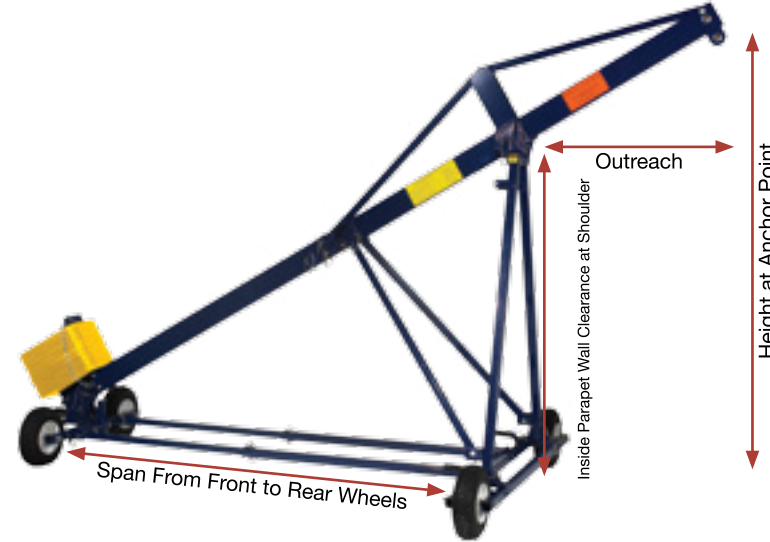

MIO Rigs

// 2 Foot Outreach //

// 3 Foot Outreach //

	MINI MRR250A-2x4	MIDI MRR250A-2x6	MAXI MRR250A-2x8	MIDI MRR250-3x6	MAXI MRR250A-3x8
Unit Weight	130 lbs	150 lbs	145 lbs	173 lbs	156 lbs
Counterweights	504 lbs (12)	336 lbs (8)	252 lbs (6)	504 lbs (12)	378 lbs (9)
Counterbalance Safety Factor	4:1	4:1	4:1	4:1	4:1
Height of Anchor Point	52"	65"	80"	71"	86"
13" Rubber Tires	6	4	4	6	4
Span From Front to Rear Wheels	4'	6'	8'	6'	8'
Inside Parapet Wall Clearance at Shoulder	43"	55"	70"	55"	70"

Regular 3300.00 abc Price 2944.00 4+ 2772.00 Reg. 3750.00 abc 3337.50 4+3150.00

- Squeegees
- Washers
- Holsters & Belts
- Buckets
- Chemicals
- Scrapers
- Scrubbers
- Gloves & Apparel
- Ladders
- Poles
- WaterFed®
- High Rise
- Rope

20th ANNIVERSARY

www.abcWindowSupply.com

1.800.989.4003

303.985.1702